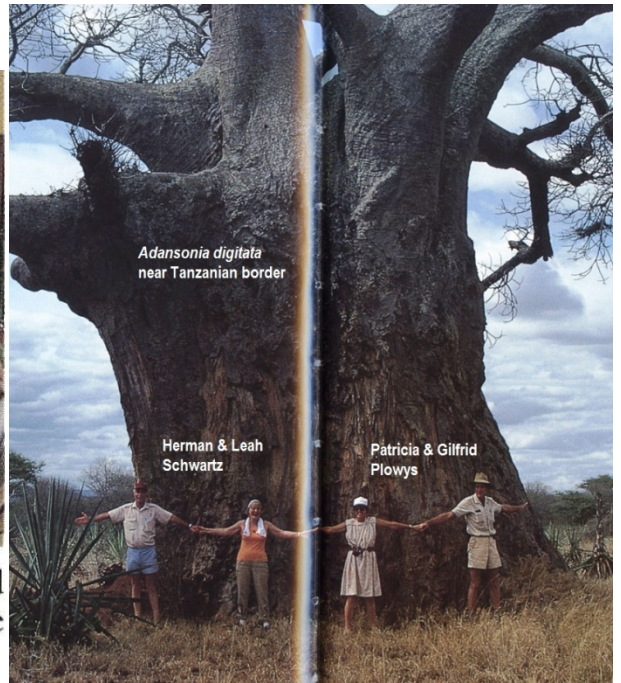

HERMAN SCHWARTZ IMAGES

Dr. Herman Schwartz, cultivator of one of the world's largest collections of euphorbias, editor of the *Euphorbia Journal* and founder of Strawberry Press, became a CSSA Fellow in 1989!

Herman Schwartz, on mountaintop near Moyale, Kenya, watches a storm approaching from Ethiopia.

Herman Schwartz w Caralluma russelliana in Kenya 1987.

Ron LaFon, Marian Powys, Patricia Powys, Gilfrid Powys and Dr. Herman Schwartz plan the next stage of their adventure in Kenya.